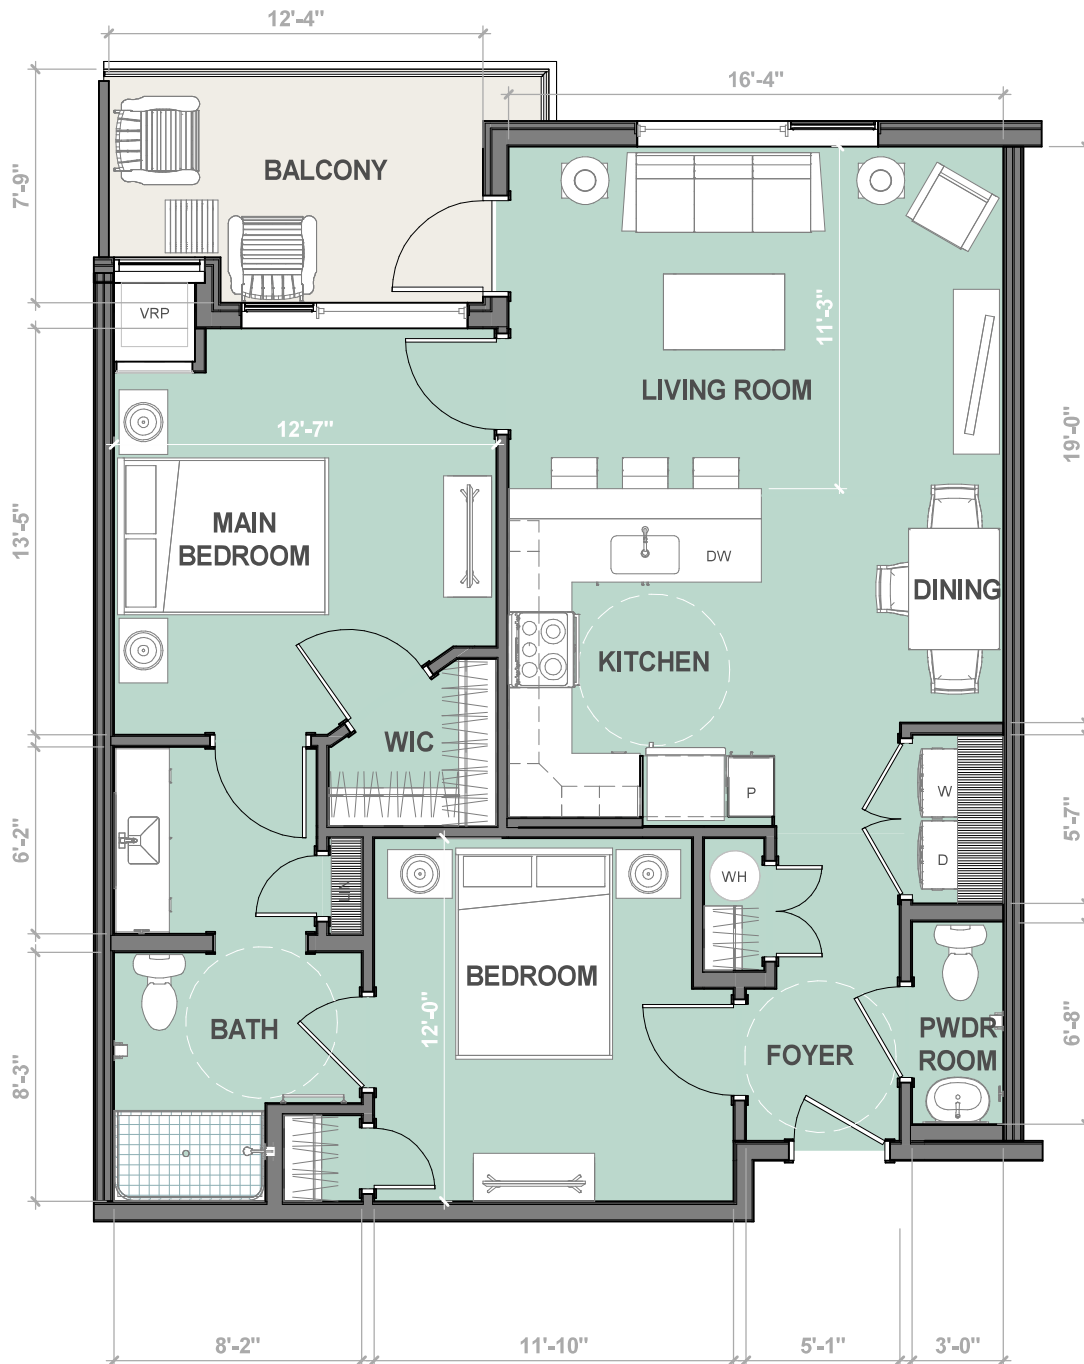

# WALNUT

- Two Bedrooms -

- 2 Bedrooms
- 1.5 Bathrooms
- Balcony
- Mostly East Exposure with Select West Exposure
- View of local churches
- Starting at \$2,100/mo
- 1,034 sf
- Garage Parking \$95/mo (electric charging available)
- Additional Storage \$25/mo